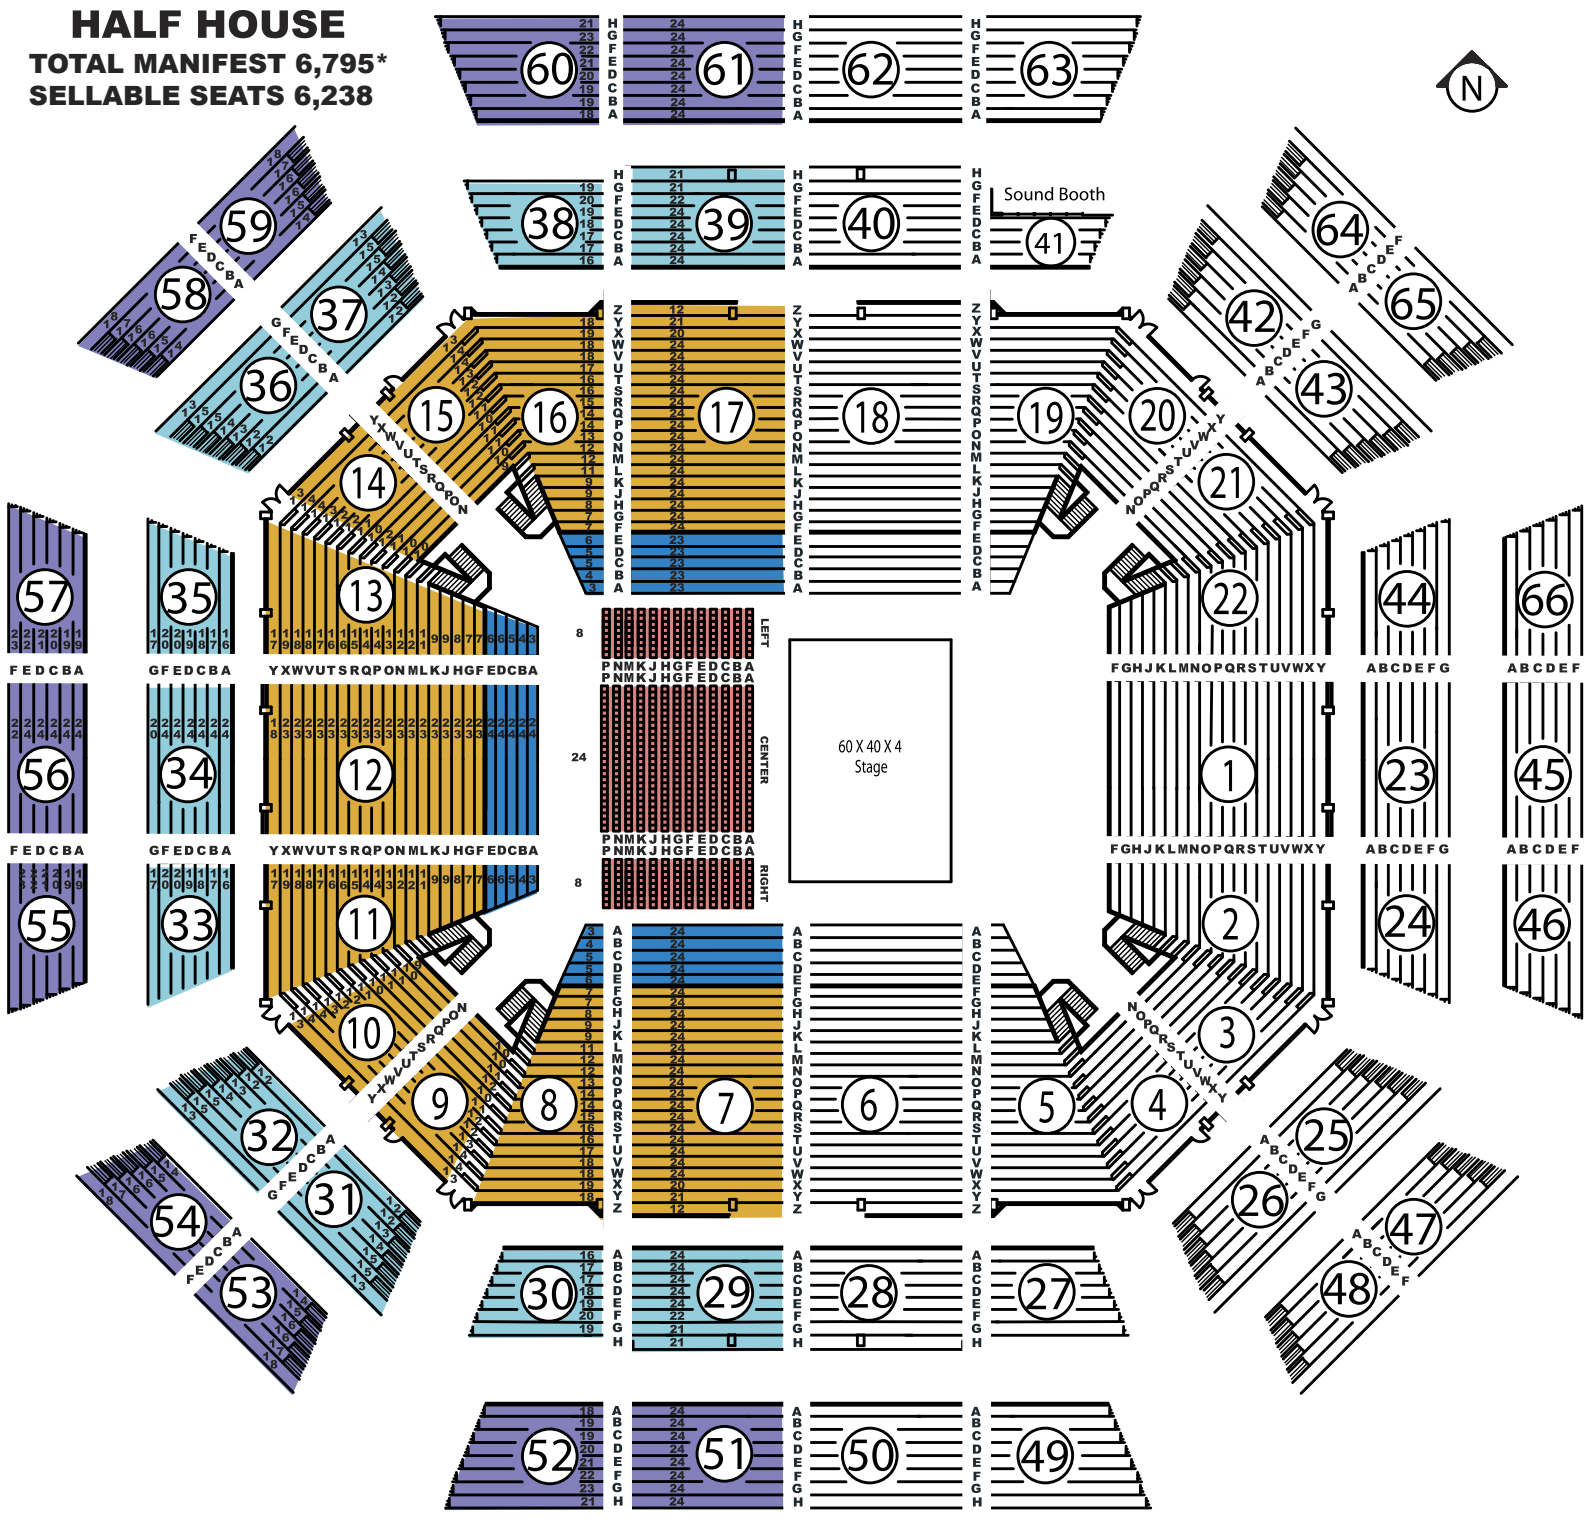

HALF HOUSE

TOTAL MANIFEST 6,795*
SELLABLE SEATS 6,238

LEGEND

	TOTAL MANIFEST	SELLABLE SEATS
Total Floor	520	520
Total Retractable	449	409
Total Level One	2,928	2,411
Total Level Two	1,414	1,414
Total Level Three	1,484	1,484
Total Seats	6,795*	6,238

*This number includes the 557 Taco Bell Arena Lifetime Seats

Half House Legend

Floor Seats

Floor Left:	104
Floor Center:	312
Floor Right:	104
Total Floor Manifest	520
Sellable Floor	520

Retractable Seats

Section 7:	120
Section 8:	23
Section 11:	24
Section 12:	120
Section 13:	24
Section 16:	23
Section 17:	115
Total Retractable Manifest	449
Sellable Retractable	409

Level One/Parquet

Section 7:	461
Section 8:	253
Section 9:	142
Section 10:	140
Section 11:	252
Section 12:	432
Section 13:	252
Section 14:	142
Section 15:	140
Section 16:	253
Section 17:	461
Total Level One Manifest	2,928
Level One Sellable	2,411

TOTAL MANIFEST	6,795
TOTAL SELLABLE SEATS	6,238