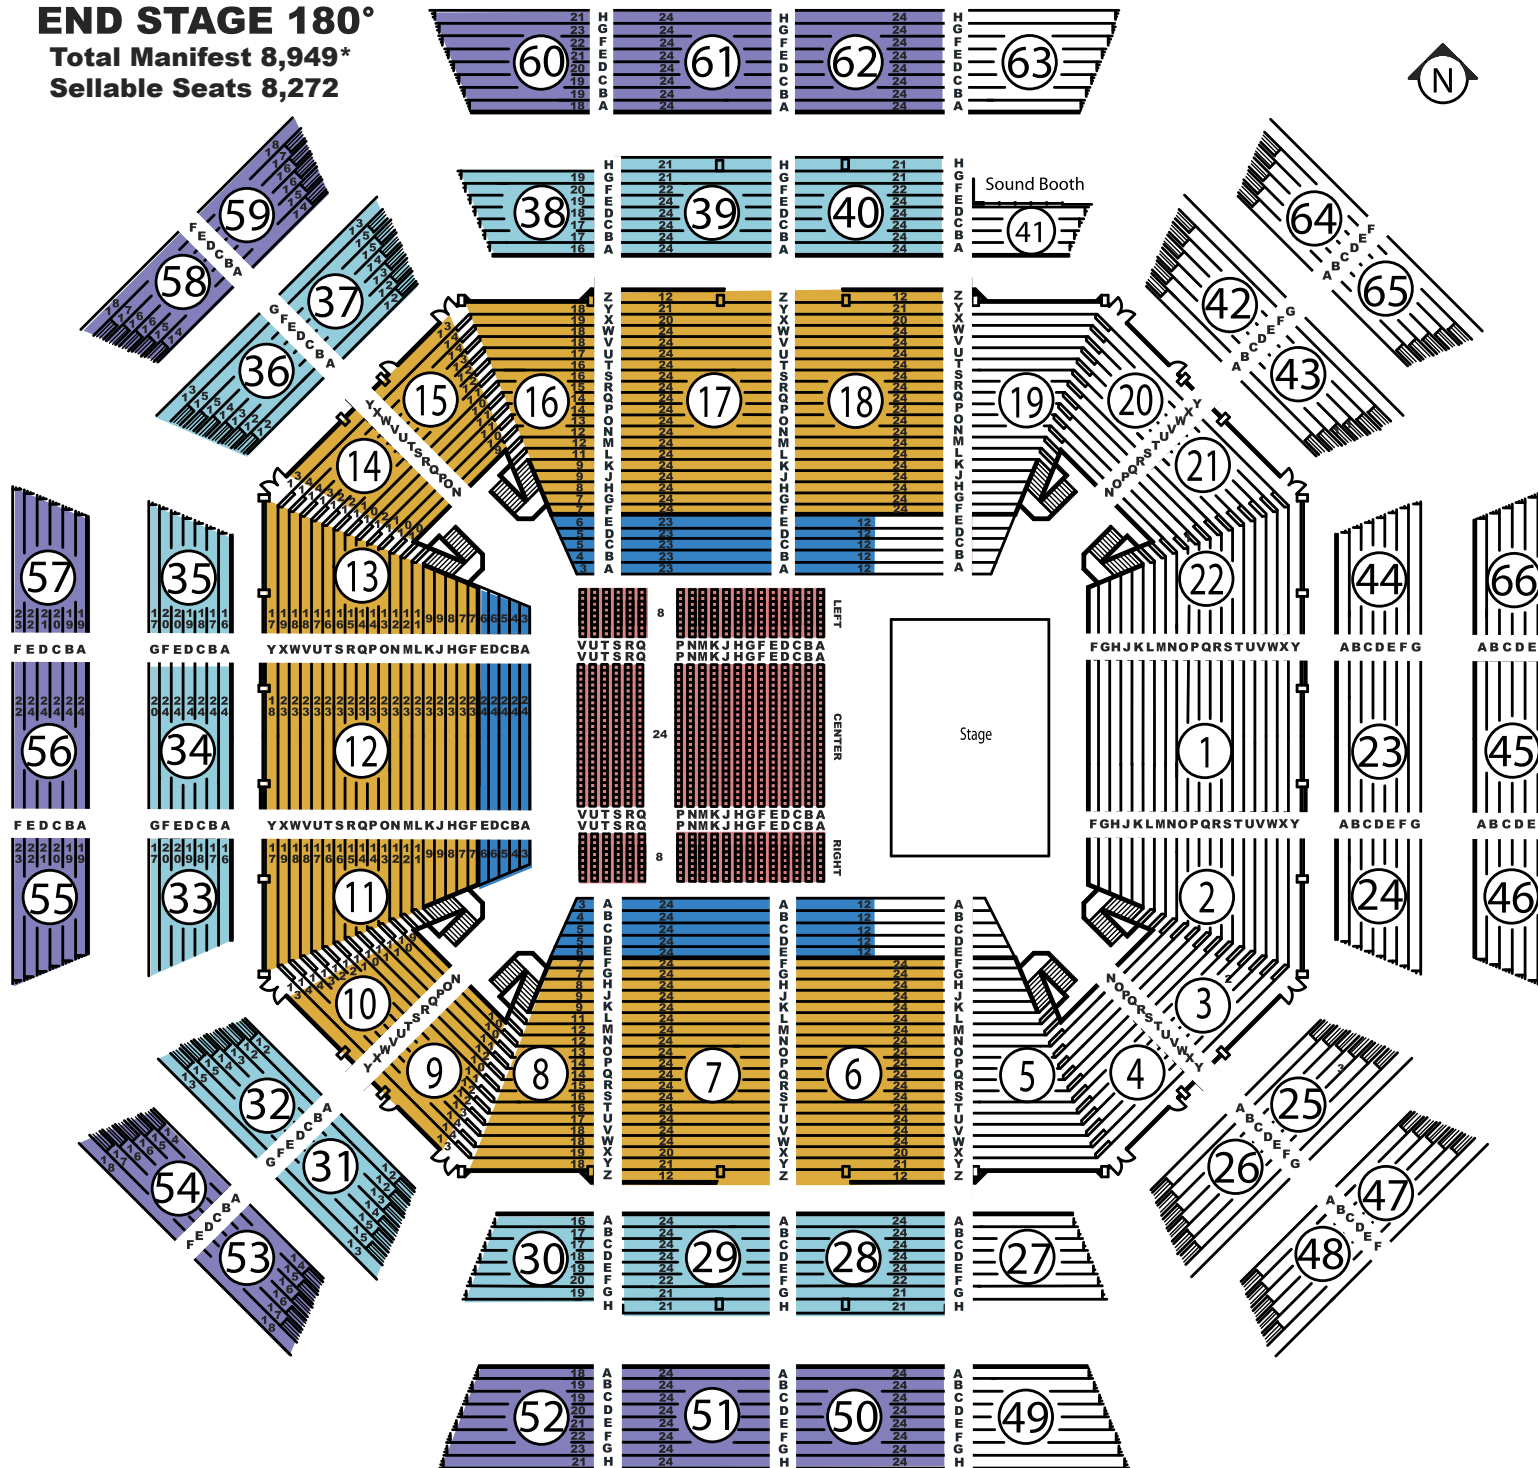

END STAGE 180°

Total Manifest 8,949*

Sellable Seats 8,272

LEGEND

	TOTAL MANIFEST	SELLABLE SEATS
Total Floor	760	760
Total Retractable	689	529
Total Level One	3,850	3,339
Total Level Two	1,782	1,776
Total Level Three	1,868	1,868
Total Seats	8,949*	8,272

*This number includes the 557 Taco Bell Arena Lifetime Seats

End Stage 180° Legend

Floor Seats

Floor Left:	152
Floor Center:	456
Floor Right:	152
Total Floor Manifest	760
Sellable Floor	760

Retractable Seats

Section 6:	120
Section 7:	120
Section 8:	23
Section 11:	24
Section 12:	120
Section 13:	24
Section 16:	23
Section 17:	115
Section 18:	120
Total Retractable Manifest	689
Sellable Retractable	529

Level One/Parquet

TOTAL MANIFEST	8,949
TOTAL SELLABLE SEATS	8,272